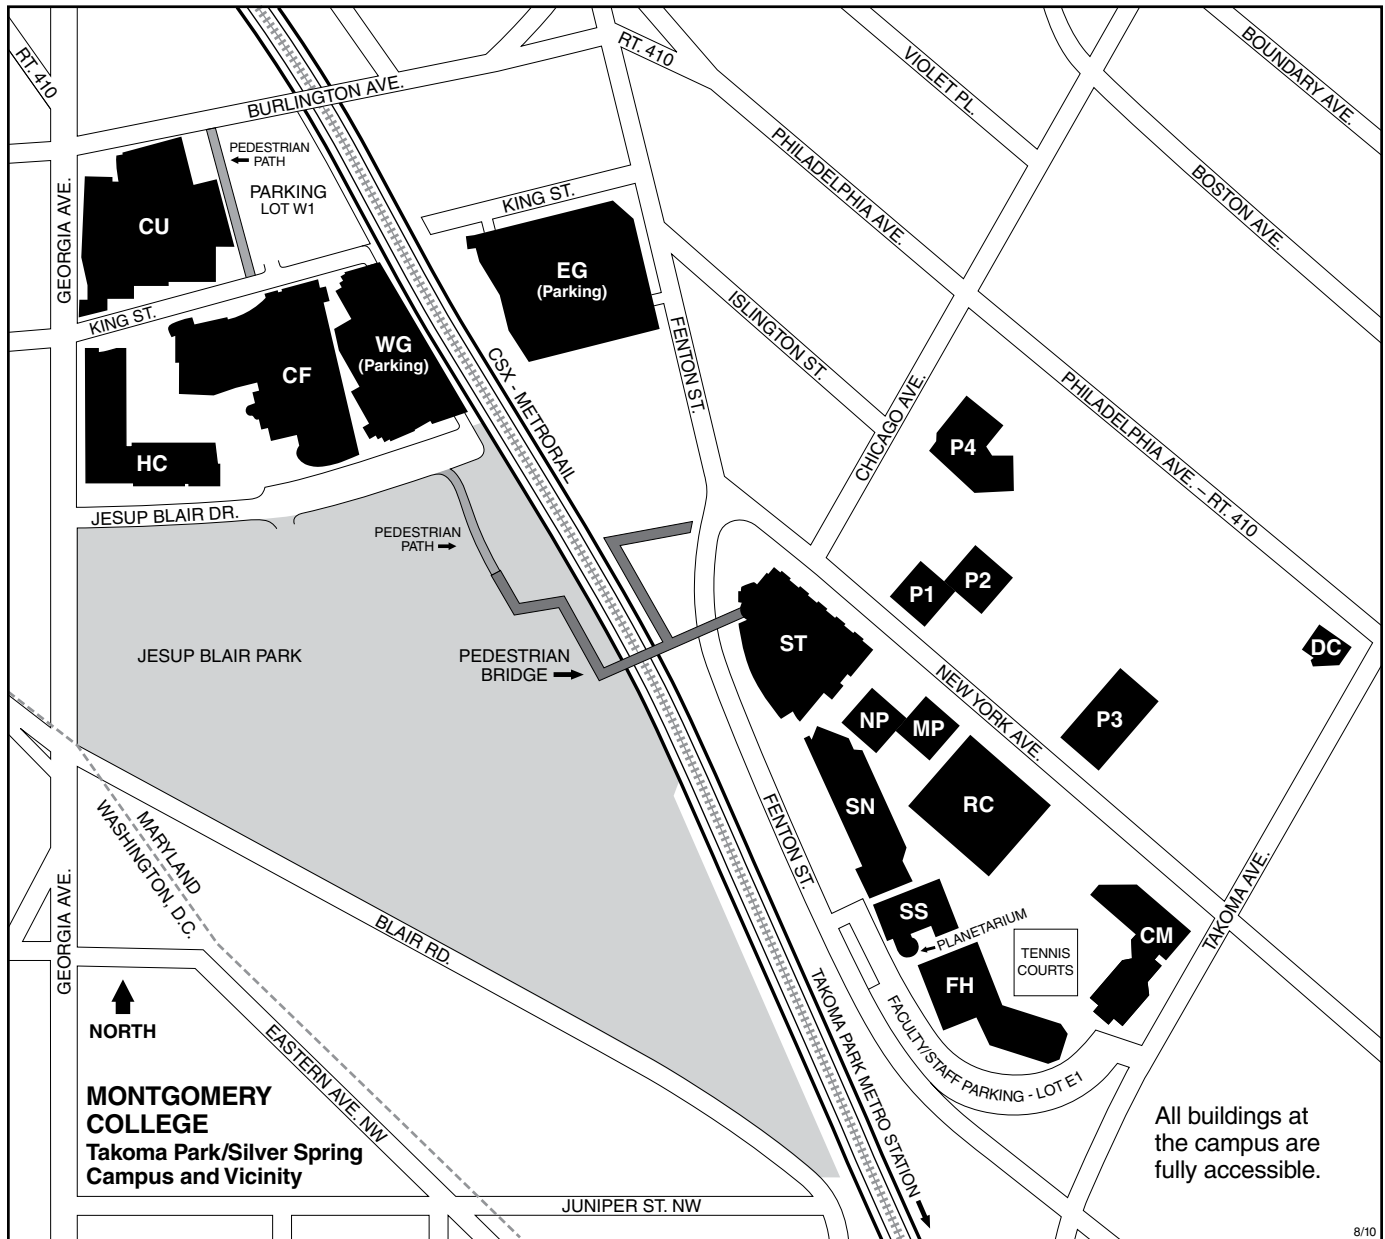

MONTGOMERY COLLEGE

Takoma Park/Silver Spring Campus and Vicinity

All buildings at the campus are fully accessible.

Montgomery College Takoma Park/Silver Spring Campus

7600 Takoma Avenue
Takoma Park, MD 20912
240-567-1300
TTY 301-587-7207

www.montgomerycollege.edu

Takoma Park/Silver Spring Campus Legend of Buildings

(as of August 2010)

- CF The Morris and Gwendolyn Cafritz Foundation Arts Center
- CM The Commons
- CU Cultural Arts Center¹
- DC Child Care Center
- EG East Garage (parking)
- FH Falcon Hall (Physical Education)
- HC Health Sciences Center (Workforce Development & Continuing Education - WDCE)
- MP Mathematics Pavilion
- NP North Pavilion

- P1 Pavilion One
- P2 Pavilion Two
- P3 Pavilion Three
- P4 Pavilion Four² (Refugee Training Center)
- RC Resource Center
- SN Science North Building
- SS Science South Building (Planetarium)
- ST Charlene R. Nunley Student Services Center (Security Office and Admissions Office)
- WG West Garage (parking)